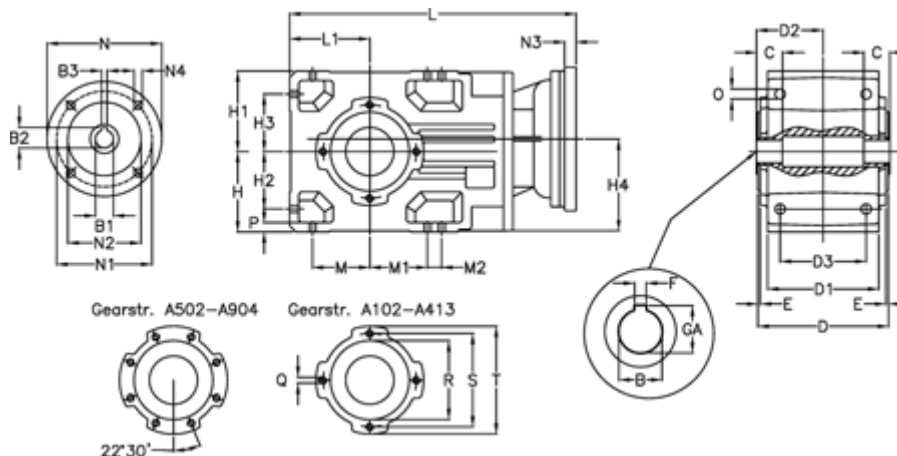

Article number: 29600103224220
 Description: Bevel helical gearbox
 A102UH30-32,2-P63B5

Measures

B = 30	D3 = 75	H3 = 50.0	N1 = 115	S = 100
B1 = 11	Description = A102UH30-xx-P63 B5	H4 = 83.0	N2 = 95	T = 120
B2 = 12.8	E = 3.0	L = 282.5	N3 = 0	
B3 = 4	F = 8	L1 = 70	N4 = M8x19	
C = 18	GA = 33.3	M = 50.0	O = 9.5	
D = 117	H = 70	M1 = 50.0	P = 9	
D1 = 95	H1 = 70	M2 = 0	Q = M8x12	
D2 = 60.0	H2 = 50.0	N = 140	R = 80	